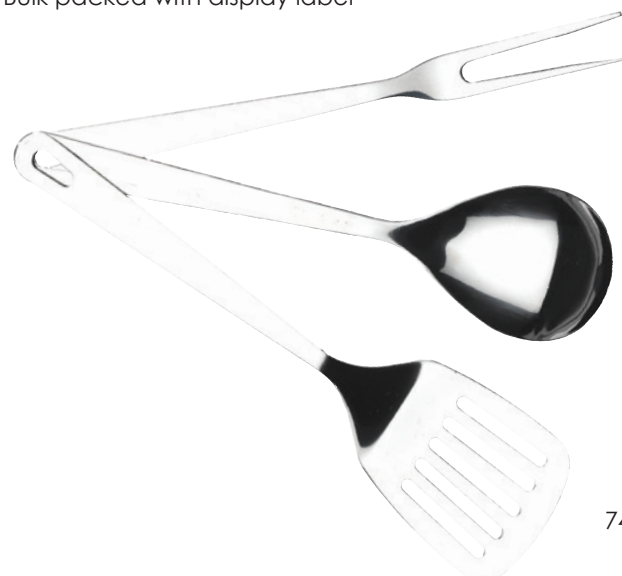

15134
Multi-function Knife

- Stainless steel knife, fork, spoon, and can opener
- Separates to create two utensils
- Blister card

15662
Stainless Steel Sierra Cup

- 4-3/4" x 1-3/4"
- Cool grip handle
- Rolled edge
- Bulk packed with display label

15663
Stainless Steel Sierra Cup

- 5-1/4" x 2-1/2"
- Cool grip handle
- Rolled edge
- Bulk packed with display label

13525
Three-Piece Stainless Steel Utensil Set

- Easy to clean, will not distort taste
- Set contains: 13" meat fork, 13" mixing spoon and 13" spatula
- Display sleeve