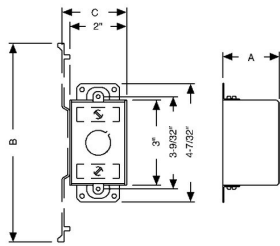

3 IN. X 2 IN. SWITCH BOXES - 1-1/2 TO 2-1/2 IN. DEEP WITH NONMETALLIC SHEATHED CABLE CLAMPS

2-1/2 in. Deep Switch Boxes - Gangable with Nonmetallic Sheathed Cable Clamps
Plaster Ears

A50

Catalog #: 519

APPLICATIONS

FIRE RESISTANCE

Acceptable for use in 2-hour rated walls

GENERAL PRODUCT INFORMATION

Wiring System: Nonmetallic Sheathed Cable

CONFIGURATION

End Knockouts: ---
Ends Cable: 4
Bracket Type: No Bracket
Side Knockout(s): ---
Bottom Knockout(s): (1) 1/2 in.

DRAWING DIMENSIONS

Dimension A: 2-1/2 in.

PRODUCT MEASUREMENTS

Depth: 2-1/2 in.
Cubic Inches (cm³): 12.5 (204.8)
Wt. Ea. (Lbs.): 0.589
Product Length (in.): 2.50
Product Width (in.): 4.22
Product Height (in.): 2.00

PACKAGING

Minimum Pack Qty.: 25
Std. Pkg.: 25
Product UPC-A Labeled: Yes
Weight (Lbs. Per/C): 58.90
Ship Carton Length (in.): 12.88
Ship Carton Width (in.): 5.63
Ship Carton Height (in.): 8.75
Ctn Weight (Lbs.): 14.73
Pallet Qty: 3150
UPC Number: 050169005194
I2of5: 40050169005192