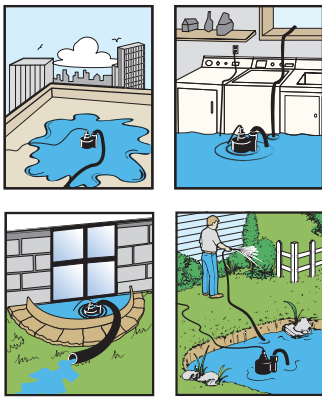

PORTABLE/SUBMERSIBLE UTILITY PUMP

MODEL 2305 1/4 HP

- Portable and versatile
- Rugged body – resists corrosion and impact
- Self cleaning screen – reduces maintenance
- Easy to use – includes 8' power cord and garden hose adapter
- Cord wrap feature for organized storage and portability