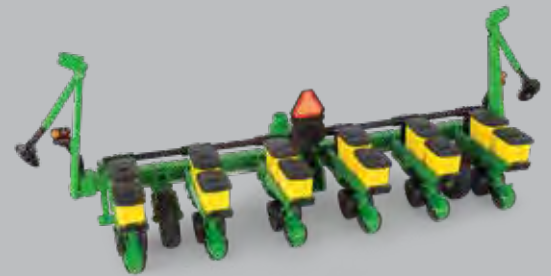

LP68842 Sku: 46763
1:16 Big Farm 1700 Corn Planter
Pack: 4 – Age grade: 3+
Adjustable marker arms. Planter can be
raised and lowered. Works with most
1:16 scale tractors.