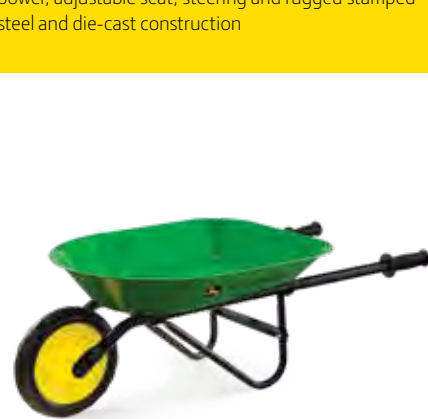

TBEK35850
 21" Big Scoop Tractor with Loader
 Pack: 2 – Age grade: 3+
 The ultimate tractor sandbox toy! Features real steel hood. Functional front loader with easy-grip handle to scoop and dump big loads.

ALL AGES
BOYS and GIRLS

LP68821 Sku: 45631
4430 Pedal Tractor
Pack: 1- Age grade: 3+

TBE15966
Riding Tractor Trailer
Pack: 1 – Age grade: 3+
Steel construction with plastic wheels.
Compatible with steel pedal tractors.

NEW!
2020

LP73968 Sku:45720
8R 410 Pedal Tractor
Pack: 1- Age grade: 3+
Available January 2020

This pedal tractor replicates the look of the 8R 410 tractor which is one of the largest row crop tractors in the current lineup. Features include classic pedal power, adjustable seat, steering and rugged stamped steel and die-cast construction