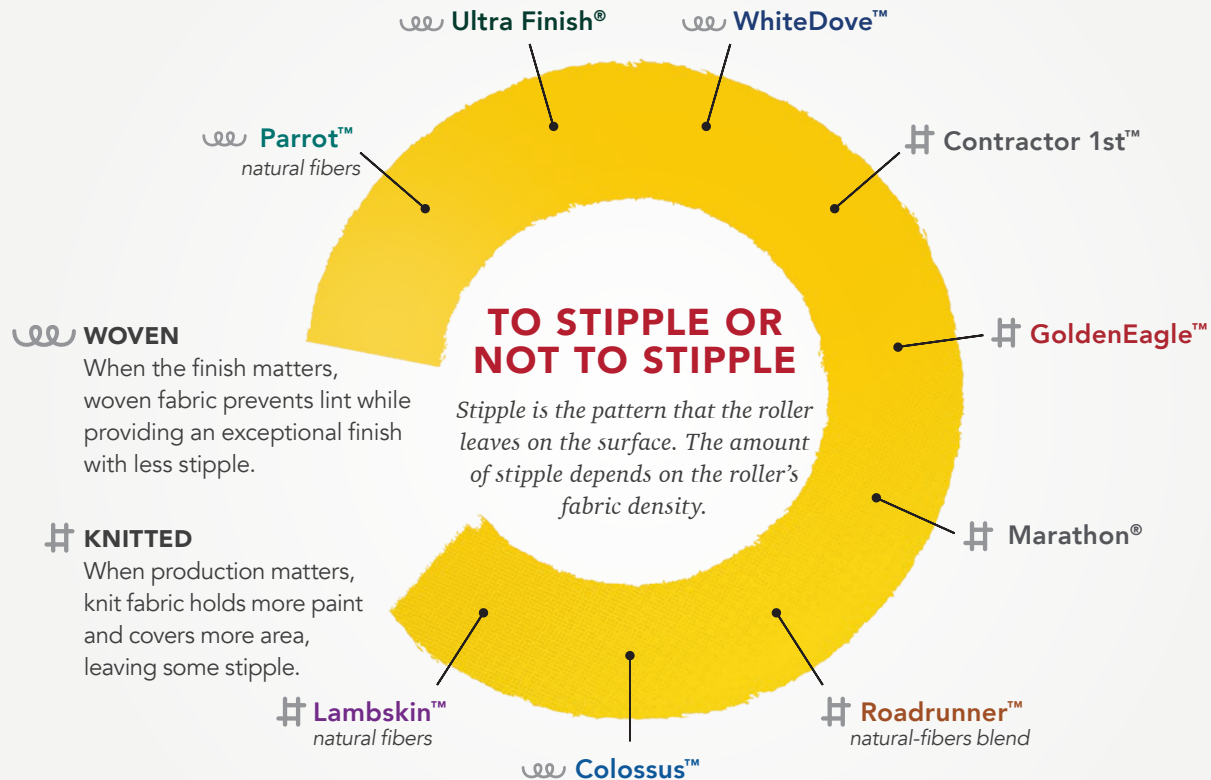

ROLLER COVERS

A full line to cover
EVERY JOB

Producing roller covers that result in less spatter, even release or a lint-free finish has been part of Purdy's dedication to innovation. Purdy® has developed exclusive, proprietary manufacturing processes to produce high-quality products for professionals who use them to earn their livelihood. After each roller cover is wound, they are double vacuumed to reduce potential fiber shedding and then hand inspected to ensure they meet Purdy's high-quality standards.

How to CHOOSE A ROLLER COVER

Keep on rolling. Purdy® roller covers feature durable polypropylene cores that are resistant to all paints, stains and solvents, extending their life. For increased durability, thermal bond technology winds roller cover fabric to the

core with a perfect spiral seam for smooth rolling. Ultra durable roller cover cores eliminate bending, allowing even contact with the wall. No matter the project, there is a Purdy roller cover for exceptional results.