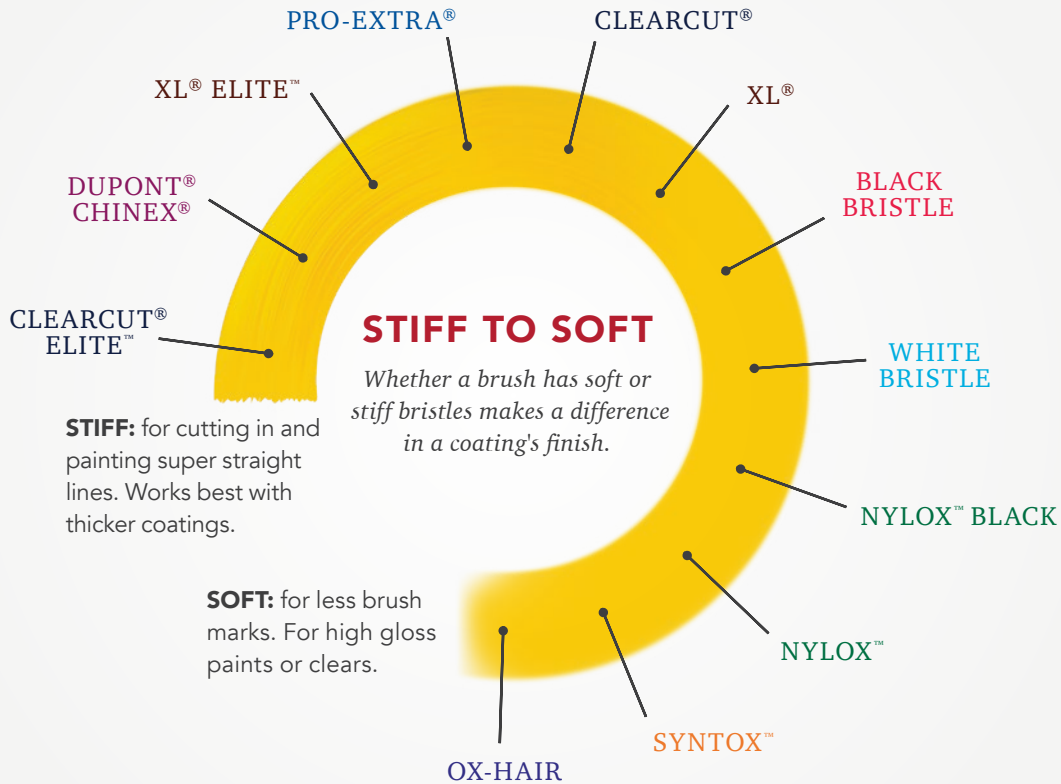

● for oil-based coatings only

BRUSHES

Expertly crafted for
LASTING QUALITY

Purdy® brushes are handcrafted in the U.S.A. by expert brushmakers, many with decades of experience. Each brushmaker learns from their peers for two years to gain all the knowledge it takes to be an expert. This dedication to crafting the highest quality brushes is reflected with a personal sticker on each brush, featuring the signature of the brushmaker who crafted it.

How to CHOOSE A BRUSH

Not All Brushes Are Created Equal. All Purdy® brushes feature alderwood handles, resulting in a light, durable and maneuverable handle that absorbs sweat to keep hands dry. Brush filaments are tipped and flagged around the entire

brush, which increases control and lay off of finishes. With synthetic filaments and natural bristles sourced from the finest natural resources, Purdy® is dedicated to the highest standard of quality.

WALL OR TRIM

Within each brush series, brushes are classified as either a wall or trim brush.

Trim brushes are for short strokes when you need more control, so they hold less paint.

Wall brushes are for longer strokes when you need to cover more surface area, so they have thicker bristles, or filaments, to hold more paint.